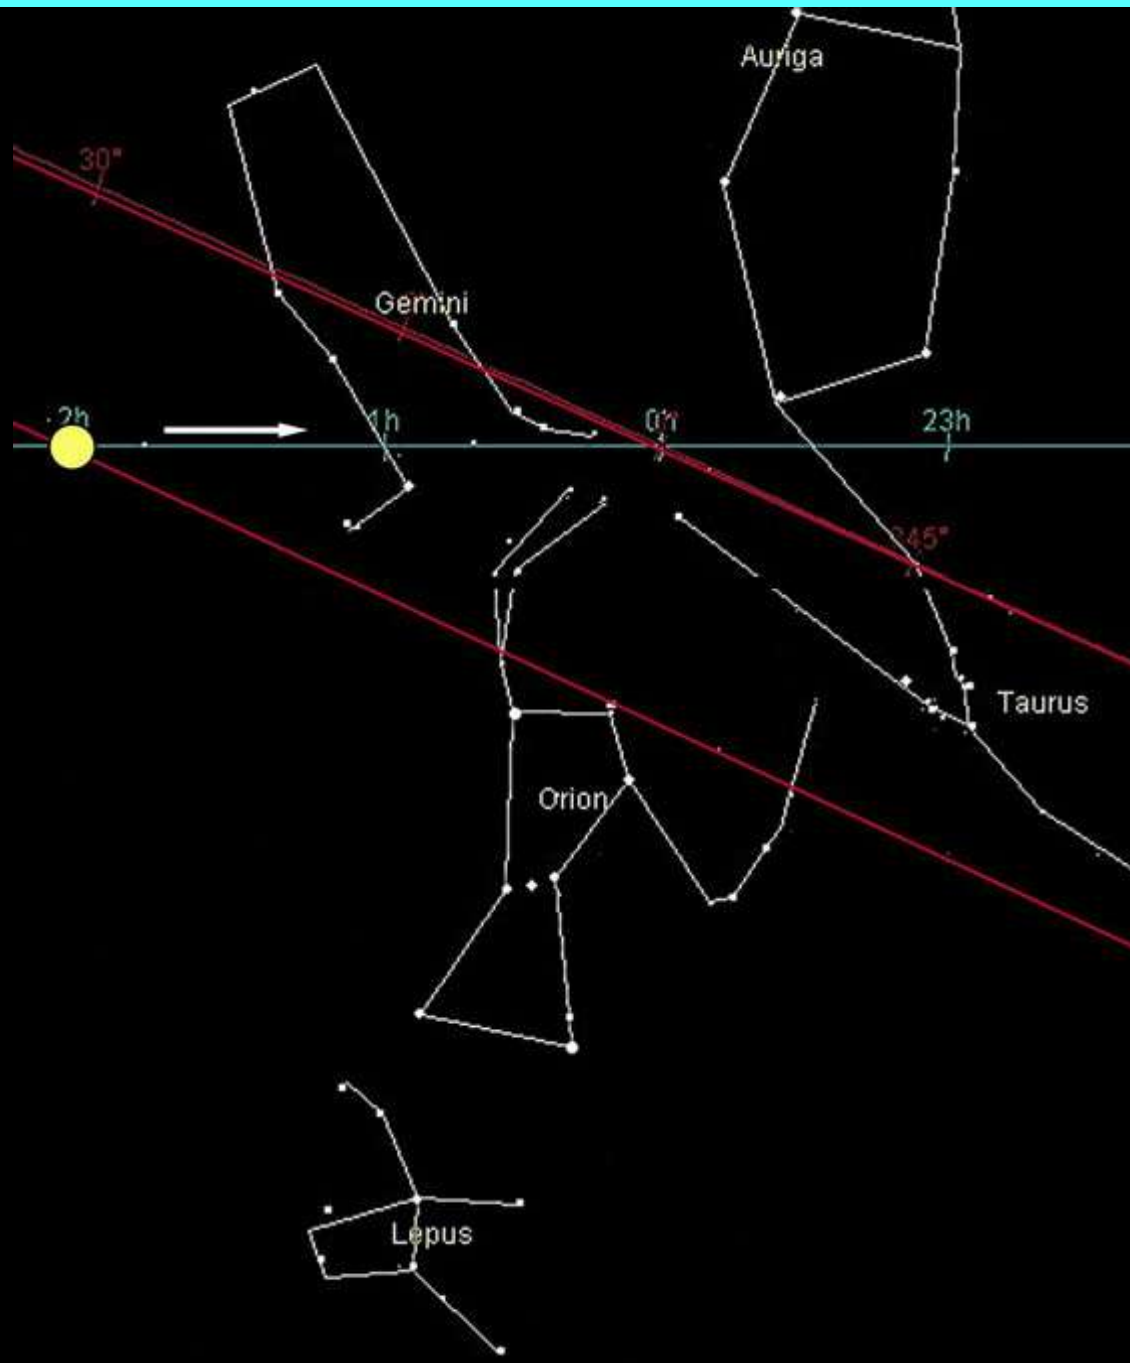

LOCALIZACIÓN DE GÉMINIS